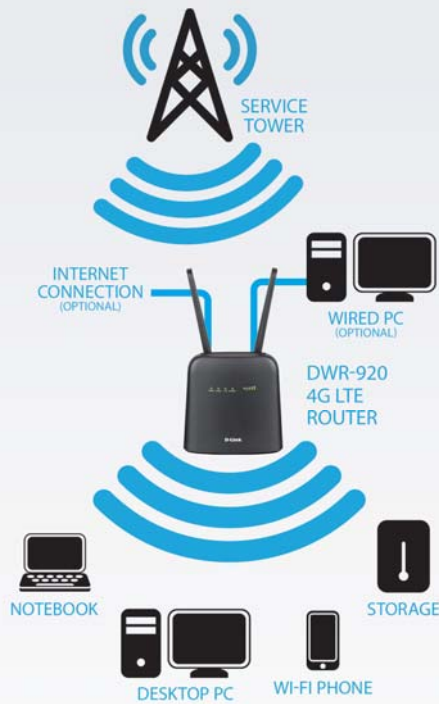

Your Network Setup