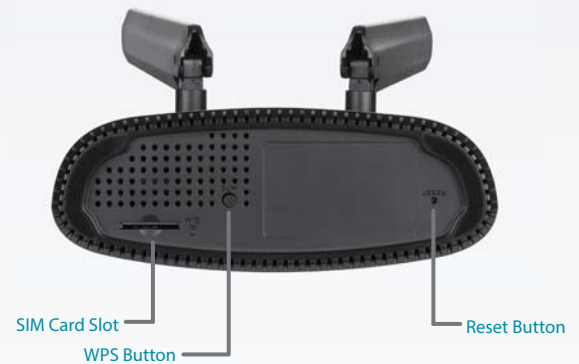

Bottom View

Technical Specifications

General

Frequency Support¹	- LTE Bands: - Release 10, Cat 4: Band 1/3/5/7/8/20/38/40 - Pentaband UMTS/HSPA/HSPA+/DC-HSPA+ - Bands 1/5/8 (850/900/2100)	- Quadband GSM/GPRS/EDGE 850/900/1800/1900
Data Throughput²	- LTE Mode - Downlink: Up to 150 Mbps - Uplink: Up to 50 Mbps	- DC-HSPA Mode - Downlink: Up to 42 Mbps - Uplink: Up to 5.76 Mbps
Standards	- IEEE 802.11n/g/b - IEEE 802.3i	IEEE 802.3u
Wi-Fi Data Rates²	- Up to 300 Mbps with 802.11n clients 6/9/11/12/18/24/36/48/54 Mbps in 802.11g mode	1/2/5.5/11 Mbps in 802.11b mode

Functionality

Wireless Security	64/128-bit WEP (Wired Equivalent Privacy) - WPA & WPA2 (Wi-Fi Protected Access)	WPS (Wi-Fi Protected Setup)
Firewall	Network Address Translation (NAT)	Stateful Packet Inspection (SPI)
Advanced Features	- L2TP/PPTP/IPSec VPN Passthrough - User configurable multi-WAN - Port forwarding	- DMZ (Demilitarized Zone) - MAC Filter