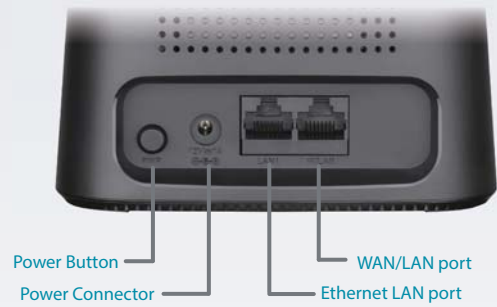

Your Network Setup

Back View

Bottom View

Technical Specifications

General

Frequency Support¹	- LTE Bands: - Release 10, Cat 4: Band 1/3/5/7/8/20/38/40 - Pentaband UMTS/HSPA/HSPA+/DC-HSPA+ - Bands 1/5/8 (850/900/2100)	- Quadband GSM/GPRS/EDGE 850/900/1800/1900
Data Throughput²	- LTE Mode - Downlink: Up to 150 Mbps - Uplink: Up to 50 Mbps	- DC-HSPA Mode - Downlink: Up to 42 Mbps - Uplink: Up to 5.76 Mbps
Standards	- IEEE 802.11n/g/b - IEEE 802.3i	IEEE 802.3u
Wi-Fi Data Rates²	- Up to 300 Mbps with 802.11n clients 6/9/11/12/18/24/36/48/54 Mbps in 802.11g mode	1/2/5.5/11 Mbps in 802.11b mode

Functionality

Wireless Security	64/128-bit WEP (Wired Equivalent Privacy) - WPA & WPA2 (Wi-Fi Protected Access)	WPS (Wi-Fi Protected Setup)
Firewall	Network Address Translation (NAT)	Stateful Packet Inspection (SPI)
Advanced Features	- L2TP/PPTP/IPSec VPN Passthrough - User configurable multi-WAN - Port forwarding	- DMZ (Demilitarized Zone) - MAC Filter