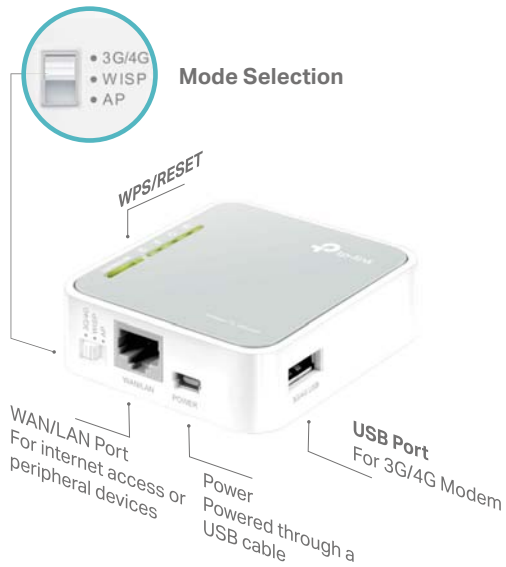

## Hardware

- Ports: 1 10/100Mbps WAN/LAN Port, 1 USB 2.0 Port, 1 mini USB Port
- Buttons: WPS/Reset Button, Mode Switch
- Antennas: Internal Antennas
- External Power Supply: 5VDC/1A
- Dimensions (W x D x H): 2.9× 2.6×0.9 in. (74×67×22mm)