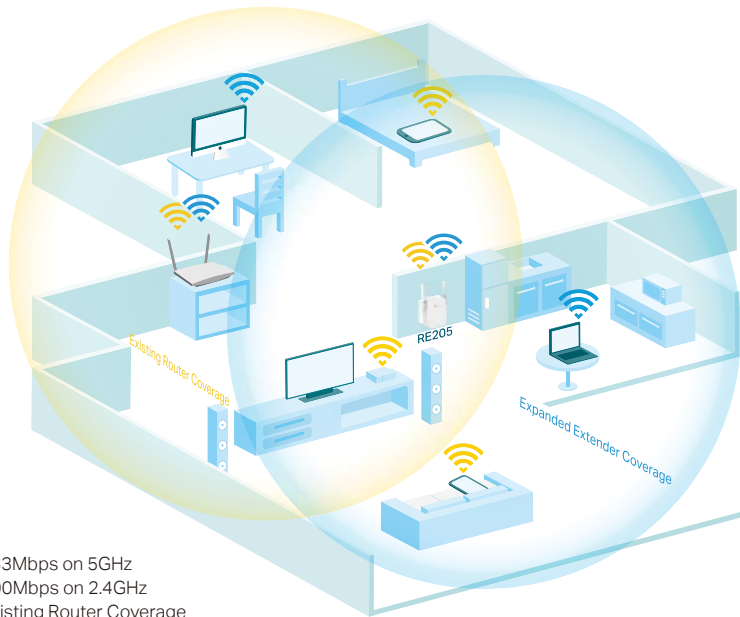

AC750 Wi-Fi Range Extender

Stable Dual Band Wi-Fi Extension

RE205

 300Mbps+
433Mbps

 Access
Point Mode

 Tether
App

Highlights

Extend the Range of Your Wi-Fi Network

The AC750 Wi-Fi Range Extender connects to your router wirelessly, strengthening and expanding its signal into areas it can't reach on its own, achieving speeds of 300Mbps on the 2.4GHz band and 433Mbps on the 5GHz band.

- 433Mbps on 5GHz
- 300Mbps on 2.4GHz
- Existing Router Coverage
- Expanded Extender Coverage

Perfect Location at a Glimpse

An Intelligent Signal light helps you quickly find the best location to place the range extender.

Good connection

Too far away from the router

Features

Ease of Use

- Intuitive Web UI – Ensures quick and simple installation without hassle
- Fast Encryption – One-touch WPA wireless security encryption with the WPS button
- Hassle-free Management with Tether App – Network management is made easy with the TP-Link Tether App, available on any Android or iOS device
- Online Upgrade – Keeps you informed of the latest firmware and allows online updating on the web UI