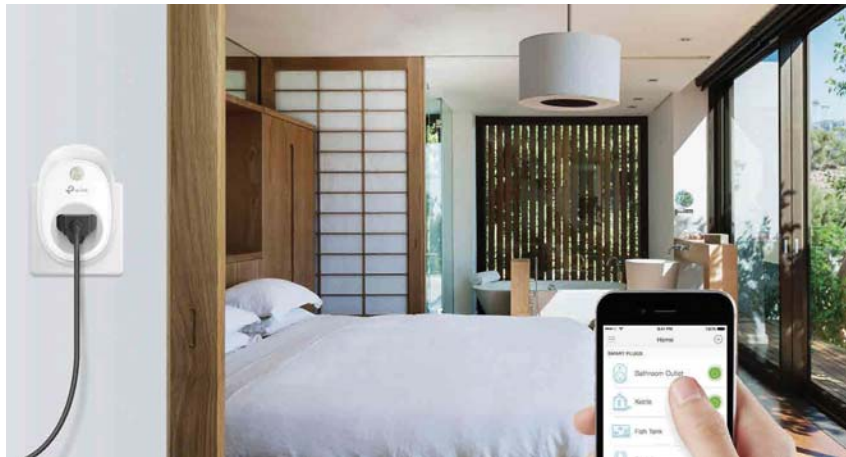

Smart Wi-Fi Plug

HS100

-  Smart Home
-  Remote Access
-  Scheduling
-  Away Mode
-  Kasa for Mobile

Highlights

Easily Manage Your Home Electronics Anytime, Anywhere

The Smart Plugs are easy to set up, and make it easier to manage your home electronics anywhere in the world with a tap of your smartphone. You can also schedule the Smart Plugs to automatically power electronics on and off as needed.

- **Anywhere and Anytime** – Easy setup and control devices connected to the Smart Plugs anywhere with the free Kasa app.
- **Schedule and Timer** – Schedule the Smart Plugs to automatically power electronics on and off as needed, like setting lights to come on at dusk or turn off at sunrise.