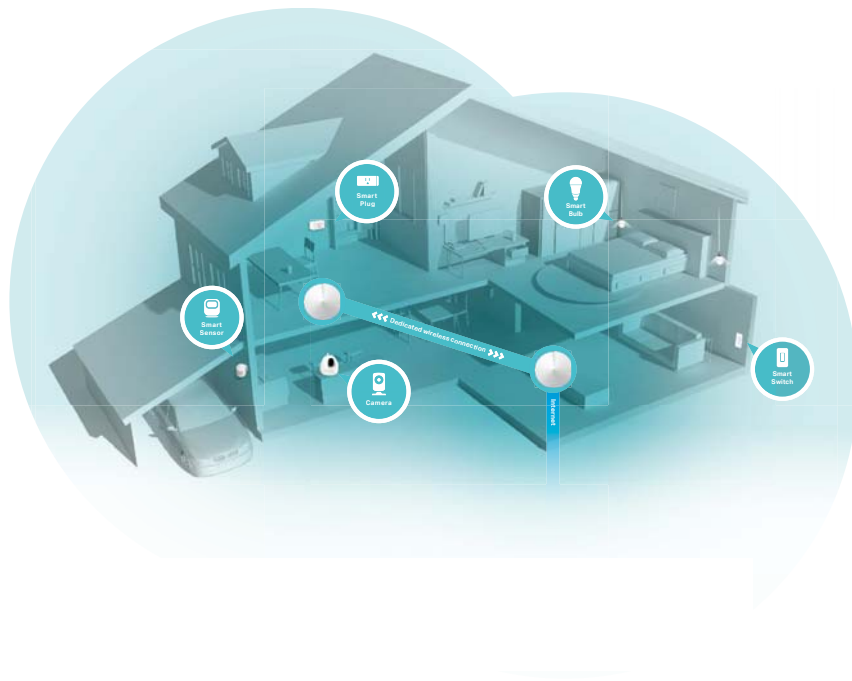

deco[™] | Smart Home Mesh Wi-Fi System
Whole Home Wi-Fi | Seamless Roaming | Parental Controls | Antivirus

AC2200 Smart Home Mesh Wi-Fi System

Seamless coverage
up to 4,500sq.ft.

Deco M9 Plus

Highlights

Fast. Smart. Everywhere.

Deco is the simplest way to guarantee a strong Wi-Fi signal in every corner of your home. Enjoy fast and secure tri-band Wi-Fi no matter how many devices you have. Deco M9 Plus is much more than just a Wi-Fi system, able to act as a hub for all your smart home devices. Simply works with a variety of Zigbee, Bluetooth, Wi-Fi devices.

Wi-Fi Dead-Zone Killer

Eliminate weak signal areas with whole home Wi-Fi. No more searching around for a stable connection.

Superior Tri-Band Speeds

Three separate Wi-Fi bands deliver super-fast, stable connections to devices in every room of your home. More bandwidth is freed up thanks to dedicated wireless links between Deco units. Say goodbye to lag with Deco M9 Plus AC2200 Smart Home Mesh Wi-Fi system.

TP-Link HomeCare™

HomeCare ensures every device on your network remains protected, with a threat database updated live by Trend Micro™.

Powerful parental controls can limit online time and block inappropriate content according to unique profiles created for each family member.