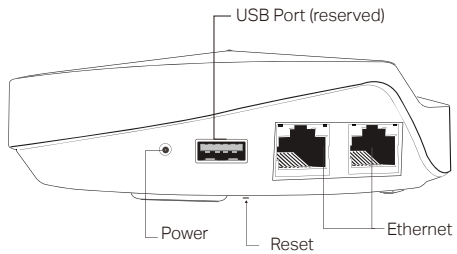

Smart Home Devices Support

Connect smart home devices without an additional hub and control from the Deco app

- **Smart Hub** - Connect Wi-Fi, ZigBee and Bluetooth devices to your network and let you manage them from the Deco App. Set Automation to set interactions between your smart devices

Specifications

Hardware

- Ports: 2 LAN/WAN Gigabit Ethernet Ports, 1 USB 2.0 Port (reserved), 1 Power Port
- Buttons: 1 Reset button on the underside
- Antenna Type: 8 internal antennas per Deco unit
- External Power Supply: 12 V/2 A
- Dimensions (Dia x H): 144 mm x 64 mm,