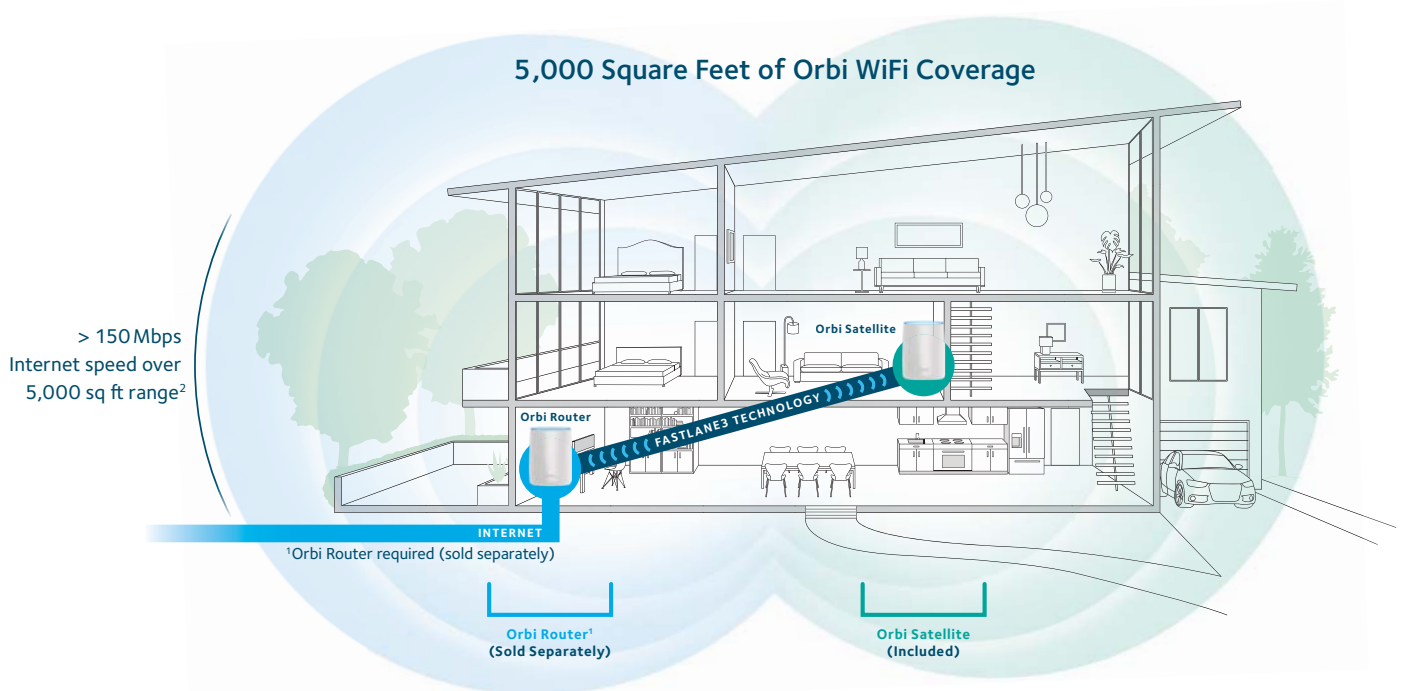

House Diagram

Simple setup from your smartphone or tablet.

Use the Orbi app to set up and manage your network. To find the app, scan one of the following QR codes or search for NETGEAR Orbi in the Apple App Store or Google Play Store.

¹Orbi Router required (sold separately)