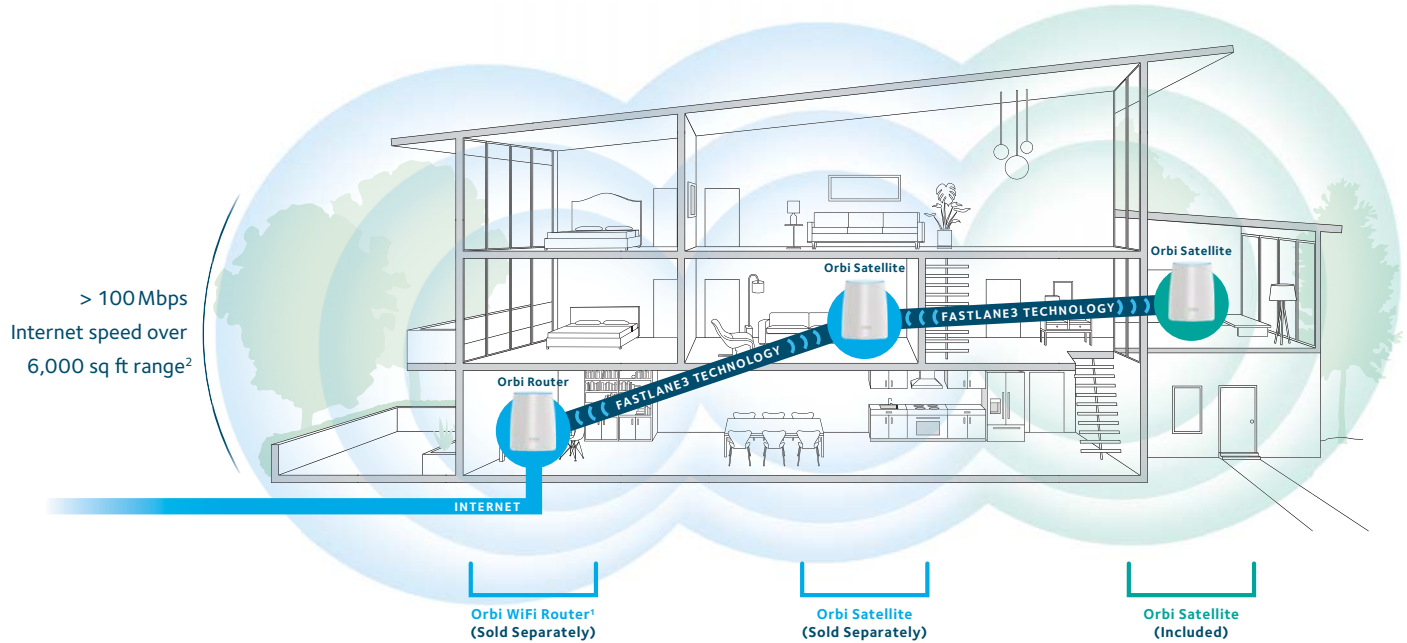

Overview

Orbi™ is the simplest and smartest way to enjoy high-speed WiFi in every corner of your home. Each Add-on Orbi Satellite easily expands your Orbi WiFi System to cover an additional 2,000 square feet with strong WiFi signals. Innovative Tri-band WiFi helps maximize the Internet speeds available in your home.

Your Home. Covered.

This Add-on Satellite expands your Orbi Network's WiFi coverage up to an additional 2,000 sq ft⁺ with high-performance AC2200 WiFi.

Simple & Secure.

Use the Orbi app or a web browser to create secure whole home WiFi in minutes. With no accounts to set up.

House Diagram

Add 2,000 Square Feet to Your Existing Orbi WiFi Coverage

¹ Orbi Router sold separately.

² Internet plan and devices that support these speeds are required.

Simple setup from your smartphone or tablet.