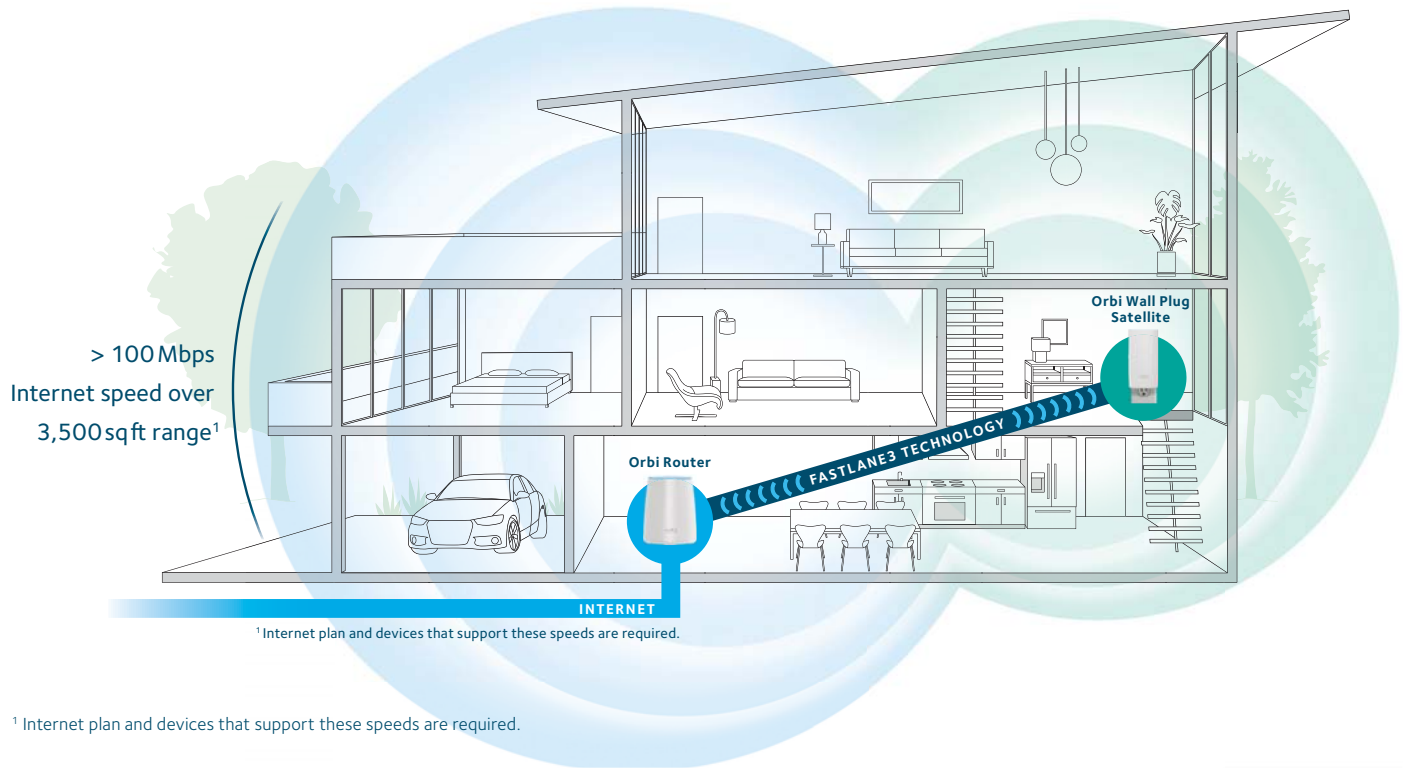

House Diagram

3,500 Square Feet of Orbi WiFi Coverage

¹ Internet plan and devices that support these speeds are required.