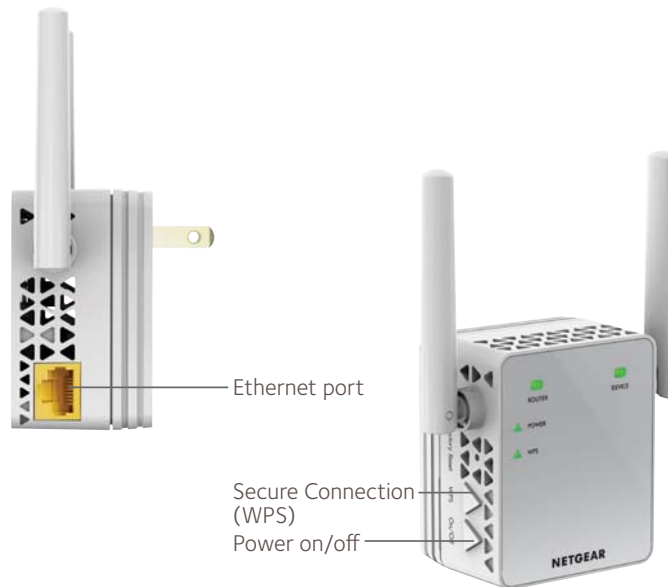

AC750 WiFi Range Extender

Essentials Edition

Data Sheet

EX3700

WiFi Range Extenders boost your existing WiFi & deliver greater wireless speed where the signal is intermittent or weak, improve range & connectivity you desire for iPads®, smartphones, laptops & more.

WiFi Range Extender

Boosts the range of your existing WiFi & creates a stronger signal in hard-to-reach areas

Existing WiFi

Sometimes your router does not provide the WiFi coverage you need