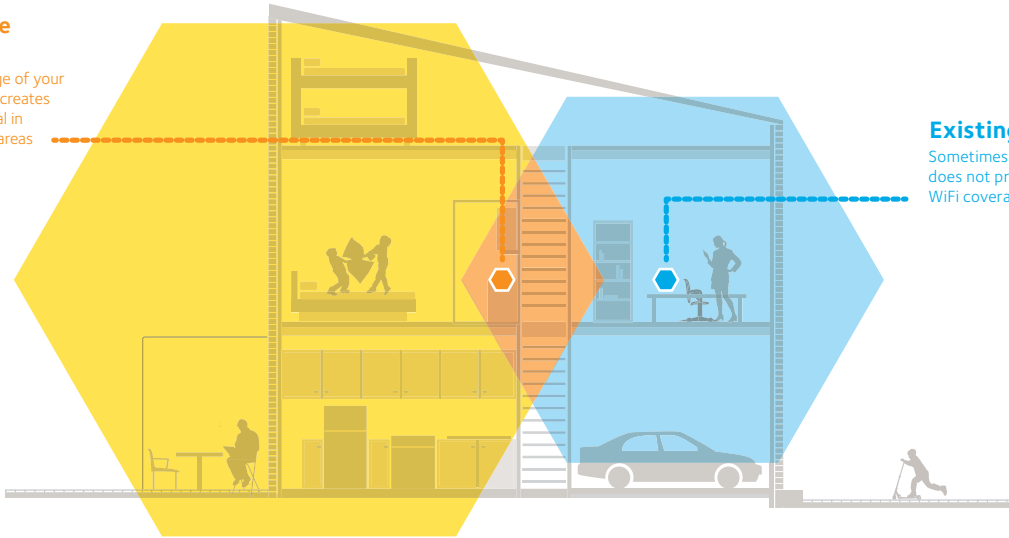

Simultaneous Dual Band WiFi

Extend 2.4 & 5GHz WiFi up to 750Mbps & reduce interference.

External Antennas

For better WiFi coverage.

FastLane™ Technology

Use both WiFi bands to establish one super high-speed connection; ideal for HD streaming & gaming.

WiFi Range Extender

Boosts the range of your existing WiFi & creates a stronger signal in hard-to-reach areas

Existing WiFi

Sometimes your router does not provide the WiFi coverage you need

WiFi Analytics App