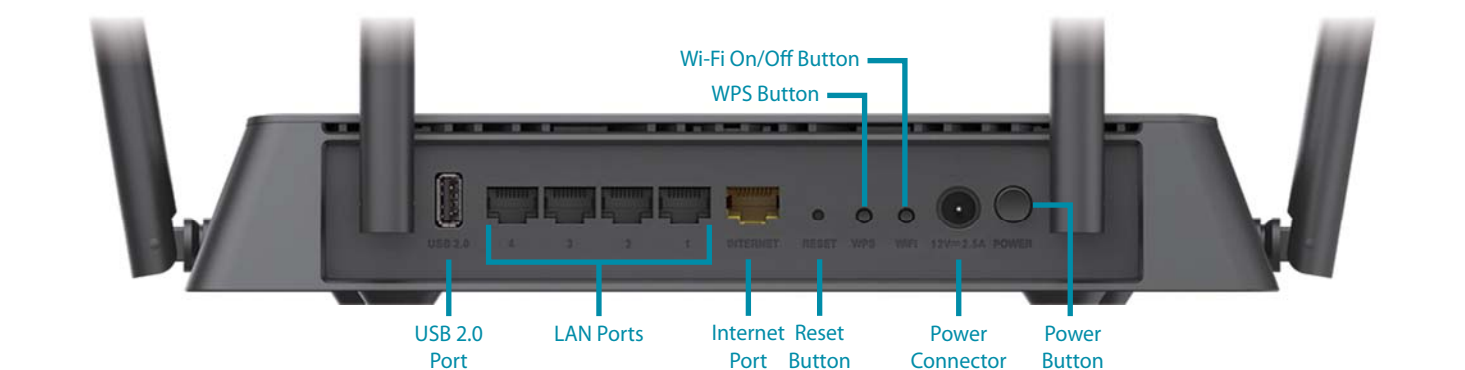

Hassle-Free D-Link Smart Connect Technology

Ever since the introduction of 5 GHz wireless technology, users have had to blindly guess whether the 5 GHz or 2.4 GHz band would provide them with the best networking experience. D-Link's Smart Connect Technology eliminates this confusion by automatically distributing devices to the optimal network. Simply initiate a connection to the DIR-882 and its advanced algorithms will determine the best network for your device to connect to, thereby ensuring a faster, more reliable, and hassle-free experience for your friends, colleagues, and family.

Easy to Set Up and Protect

Sharing your Internet connection doesn't have to be a complicated process; just open a web browser to access the setup wizard and follow the easy step-by-step instructions to get started. Configure, apply, and set up WPA/WPA2 wireless security in minutes with the wireless network setup wizard, or use Wi-Fi Protected Setup (WPS), which establishes an encrypted connection to new devices without the need to enter settings or create passwords. In addition, the built-in firewall requires no setup, protecting you against malicious attacks from the Internet, and access control features allow you to restrict access to your network giving you greater control over network users.

File Sharing Right at Your Fingertips