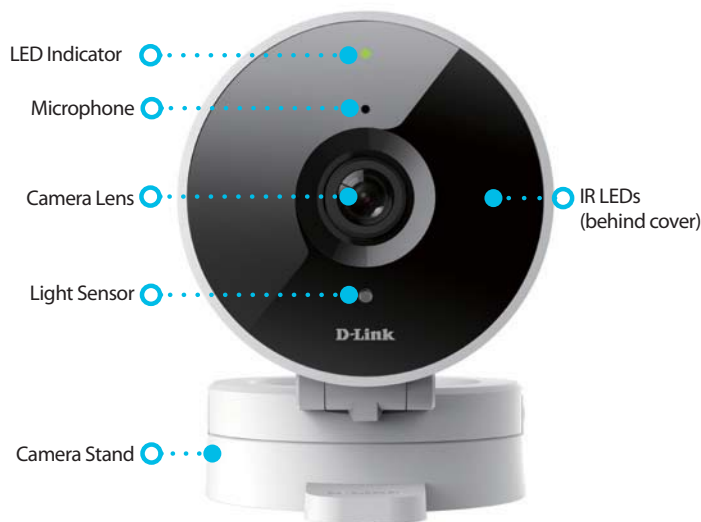

Do it All with the mydlink™ App

You can set up your camera in no time with the new mydlink™ app for your smartphone or tablet. Once set up, you can view and manage your camera from anywhere with an Internet access. With compatible mydlink™ smart home products, you can set up automation rules through interaction and scheduling. The One-Tap feature allows you to easily turn on/off multiple devices as well as detection alerts with a simple tap. This allows you to create scenes for when you are at home or away.

Smart Home Compatible

See the live view on your camera with the sound of your voice! Experience hands-free control and convenience with compatible through Amazon Alexa and Google Assistant with compatible Amazon Echo and Google Home/ Chromecast devices (sold separately) to easily see what's happening at home when your hands are full. Why not make your home smarter by setting up home automation with IFTTT. Turn a light on automatically when motion or sound is detected or send an SMS/e-mail to notify you.

Product Image

Front View