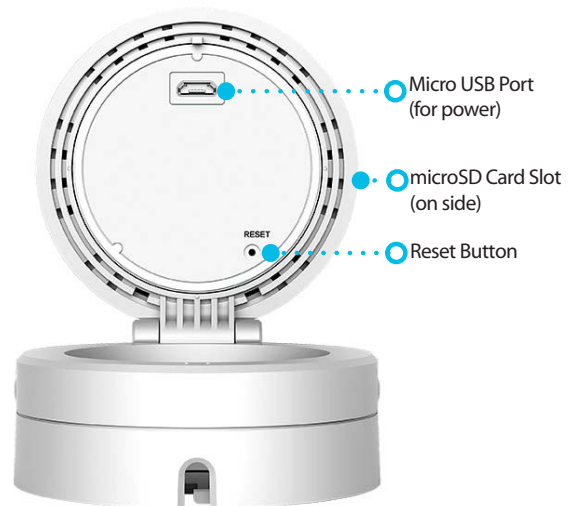

Smart Home Compatible

See the live view on your camera with the sound of your voice! Experience hands-free control and convenience with compatible through Amazon Alexa and Google Assistant with compatible Amazon Echo and Google Home/ Chromecast devices (sold separately) to easily see what's happening at home when your hands are full. Why not make your home smarter by setting up home automation with IFTTT. Turn a light on automatically when motion or sound is detected or send an SMS/e-mail to notify you.

Product Image

Front View

Connections View

Technical Specifications

Camera		
Hardware Profile	<ul style="list-style-type: none"> • 1/4" megapixel HD progressive CMOS sensor • 5m (16 ft) IR illumination distance • Minimum illumination: <ul style="list-style-type: none"> • Color (Day Mode), IR LEDs off: 2.2 lux • Built-in Infrared-Cut Removable (ICR) Filter module • Fixed length 2.55 mm • Aperture F2.2 	<ul style="list-style-type: none"> • Angle of view (16:9): <ul style="list-style-type: none"> • Horizontal: 96° • Vertical: 53° • Diagonal: 120° • Built-in microphone • microSD card slot⁵
Image Features	<ul style="list-style-type: none"> • Configurable image size • Configurable sound level detection 	<ul style="list-style-type: none"> • Configurable motion detection windows
Video Compression	<ul style="list-style-type: none"> • Simultaneous H.264/MJPEG format compression 	<ul style="list-style-type: none"> • JPEG for still images
Video Resolution	<ul style="list-style-type: none"> • 720p (1280 x 720), VGA (640 x 352) at up to 30 fps 	
Audio Support	<ul style="list-style-type: none"> • MPEG-2 AAC LC 	