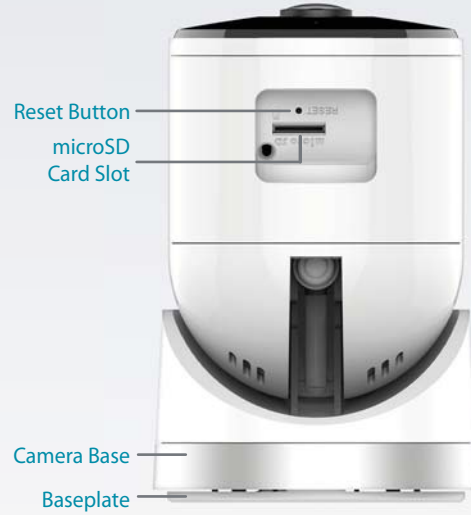

Connections View

Technical Specifications

Camera

Camera Hardware Profile	• 1/2.7" 2-Megapixel progressive CMOS sensor • Minimum illumination: • Color mode: 0.5 lux • B/W mode (LEDs off): 0.1 lux • B/W mode (LEDs on): 0 lux • Minimum object distance 30 cm • Lens focal length: 1.5 mm ± 3%	• Aperture: F2.0 • Angle of view (16:9): • Horizontal: 180° • Mounting angle: • Vertical: 0° to 90° • Horizontal: 0° to 180°
Camera Housing	• IP65 compliant weatherproof housing³	
Image Features	• Digital zoom • Built-in microphone • Configurable image size, quality, frame rate, and bit rate • Wide Dynamic Range (WDR)	• Time stamp and text overlays • Configurable motion detection windows • Configurable brightness
Video Compression	• Simultaneous H.264 format compression • H.264 multicast streaming	• JPEG for still images
Video Resolution	• 16:9 • 1920 x 1080, 1280 x 720, 800 x 448, 640 x 360 at up to 30 fps	
Audio Support	• AAC (32 kbps)	• G.711 (128 kbps)
Connectivity	• 802.11n/g/b wireless with WPA/WPA2 encryption • 10/100BASE-TX Fast Ethernet port • Maximum data rate of 300 Mbps (PHY rate)¹	• microSD/SDHC/SDXC card slot, accepts cards up to 128 GB

Network

Network Protocols	• IPv6, IPv4, ARP, TCP, UDP, ICMP • DHCP client • NTP client (D-Link) • DNS client • DDNS client (D-Link) • SMTP client	• HTTP server • HTTPS (for configuration) • uPnP port forwarding • RTP/RTSP/RTCP • Bonjour
Security Features	• Administrator and user group protection • Password authentication	• HTTP and RTSP digest encryption