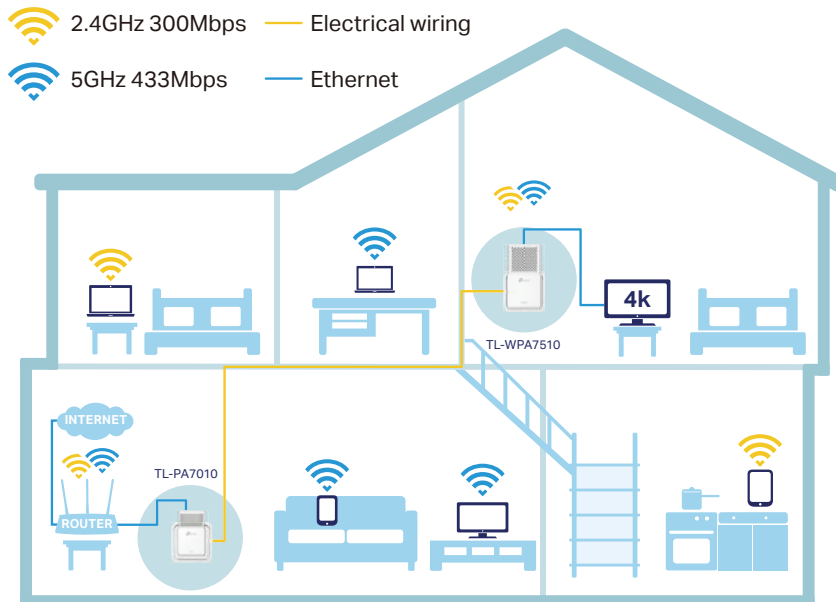

AV1000 Gigabit Powerline ac Wi-Fi Kit

AC750 Wi-Fi to Power Up
Your Network

TL-WPA7510 KIT

HomePlug
AV2 1000Mbps

300Mbps + 433Mbps
Dual Band Wi-Fi

Wi-Fi
Auto-Sync

Highlights

HomePlug AV2 Standard Compliant

HomePlug AV2 provides users with stable, high-speed data transfer rates of up to 1000Mbps on a line length of up to 300 meters.

Wi-Fi Auto-Sync for A Unified, Powerful Network

Powerline extenders simply copy your router's Wi-Fi settings and apply any changes across the secure powerline network with Wi-Fi Clone and Wi-Fi Move.

Highlights

Fast Dual Band Wi-Fi for Every Need in Every Room

300Mbps (2.4GHz) is ideal for browsing the web and video chatting, while 433Mbps (5GHz) is perfect for HD streaming and lag-free gaming.

Gigabit Ethernet for Fast Connections

The Gigabit Ethernet port provides reliable high-speed wired connections for game consoles, smart TVs, and NAS.

Features

Speed

- **Wireless AC Standard** – AC750 dual band Wi-Fi (433Mbps on 5GHz & 300Mbps on 2.4GHz) allows streaming, gaming, emailing, browsing and posting on your wireless devices, throughout your home.
- **HomePlug AV2** – Provides up to 1000Mbps high-speed data transmission over a home's existing electrical wiring
- **Gigabit Ethernet Port** – Provides reliable high-speed wired connections for game consoles, smart TVs, and NAS
- **Speed Optimization** – Supports IGMP managed multicast IP transmission, optimizing IPTV streaming