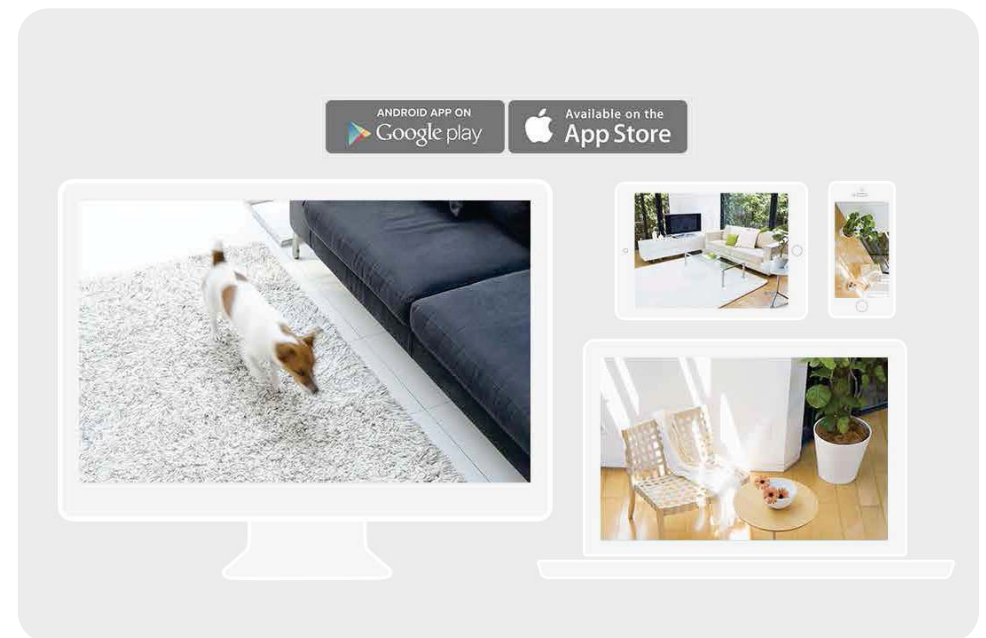

Uses

- **Secure Your Lifestyle** – The cloud camera helps you to keep in touch with what matters most, giving you a peace of mind, both at home and in the office.
- **Live Video** – Check up on what's happening live with high-quality HD videos on your smartphone, tablet or computer from anywhere.
- **Communicate with Ease** – Connect with your family instantly with 2-way communication.
- **Multi-user Access** – Invite and share your camera access with family and friends.
- **SD Card Storage** – The integrated Micro SD Card slot supports up to 32GB storage.

Wi-Fi Performance

- **Fast 300Mbps Wi-Fi** – 300Mbps wireless speed for stable connectivity.

Stay Connected and Secure

The NC450 is your trusty companion that provides a complete home and office monitoring in high definition, keeping you in touch with what matters most. With its smooth and fluid pan-and-tilt functionality, you can turn the camera to any position using the app and get a 360° view of your home.

Anywhere, Anytime Access

The tpCamera app and tplinkcloud.com web portal let you monitor events, record videos, and snap pictures wherever you have an Internet connection. Make sure everything's OK and never miss a special moment, even when you're not on the scene.