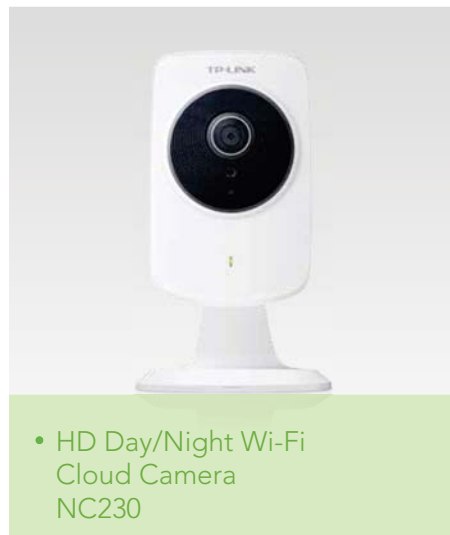

Others

Similar Products

For more information, please visit

<http://www.tplink.com/en/products/details/?model=NC450>

or scan the QR code

Specifications are subject to change without notice. TP-LINK is a registered trademark of TP-LINK Technologies CO., Ltd. Other brands and product names are trademarks or registered trademarks of their respective holders. No part of the specifications may be reproduced in any form or by any means or used to make any derivative such as translation, transformation, or adaptation without permission from TP-LINK Technologies CO., Ltd.

www.tp-link.com

TP-LINK HD Pan/Tilt Wi-Fi Camera with Night Vision **NC450**