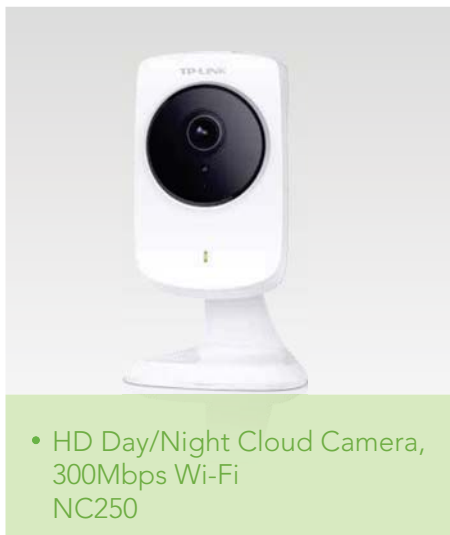

Others

Similar Products

For more information, please visit

<http://www.tplink.com/en/products/details/?model=NC450>

or scan the QR code

Specifications are subject to change without notice. TP-LINK is a registered trademark of TP-LINK Technologies CO., Ltd. Other brands and product names are trademarks or registered trademarks of their respective holders. No part of the specifications may be reproduced in any form or by any means or used to make any derivative such as translation, transformation, or adaptation without permission from TP-LINK Technologies CO., Ltd.

www.tp-link.com

TP-LINK HD Pan/Tilt Wi-Fi Camera with Night Vision **NC450**