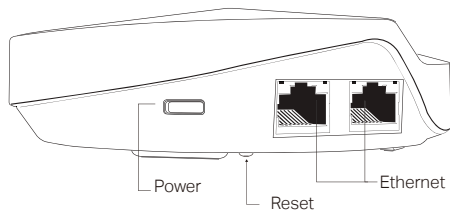

Specifications

Hardware

- Ports: 2 LAN/WAN Gigabit Ethernet Ports, 1 USB Type-C Port
- Buttons: 1 Reset button on the underside
- Antenna Type: 4 internal antennas per Deco unit
- Wireless Onboarding: Bluetooth 4.2
- Flash: 32 MB
- SDRAM: 256 MB
- External Power Supply: 12 V/1.2 A
- Dimensions (Dia x H): 4.7 in. x 1.3 in. (120 mm x 38 mm)