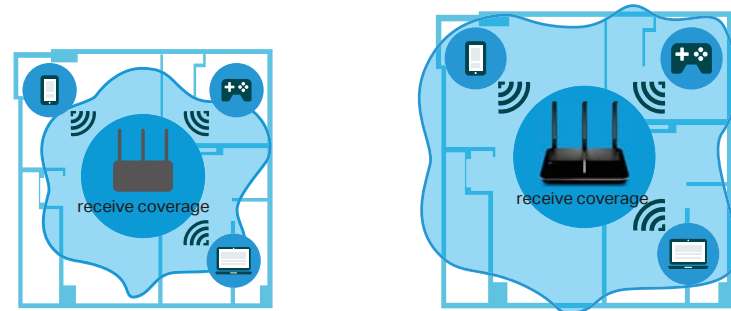

Highlights

MU-MIMO for 3× Faster Connections

MU-MIMO technology serves up to three devices at once, reducing wait time, increasing Wi-Fi throughput for every device, and making each stream more efficient.

Traditional Router
Sends data to one device at a time

MU-MIMO Router
Simultaneously sends data to multiple devices

Range Boost for Better Whole Coverage

Range Boost greatly improves the routers ability to detect devices that are further away or low-powered, giving your network even greater coverage.