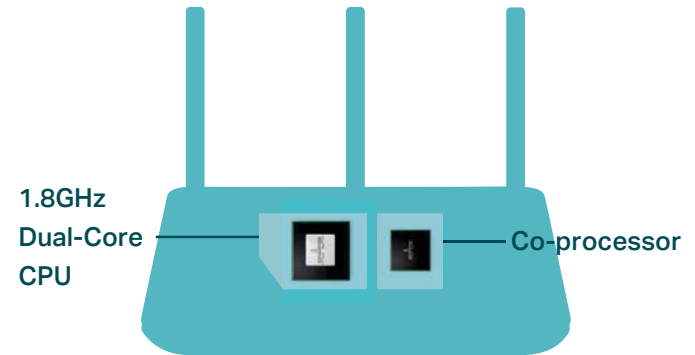

Traditional Router
Sends data to one device at a time

MU-MIMO Router
Simultaneously sends data to multiple devices

Range Boost for Better Whole Coverage

Range Boost greatly improves the routers ability to detect devices that are further away or low-powered, giving your network even greater coverage.

1.8GHz Dual-Core CPU

1.8GHz Dual-Core CPU coordinates every process to ensure fast transmission speed, supporting more devices and high-speed applications simultaneously.

Features

Speed

- **Ultimate Wireless Speed** – Combined wireless speeds up to 600 Mbps (over 2.4GHz) and 1625 Mbps (over 5GHz)
- **NitroQAM™ Technology** – Use NitroQAM™ Technology modulation scheme for higher data throughput, boosting wireless speeds up to 25%
- **MU-MIMO Technology** – Simultaneously exchanges data with several devices, achieving speeds which are 3x faster than standard AC routers
- **Support 802.11 ac** – Provides a data transfer rate 3 times faster than 802.11n for each stream
- **Dual-core CPU** – 1.8GHz dual-core CPU and 2 co-processor make multi-tasking easy and boost data transfer rate