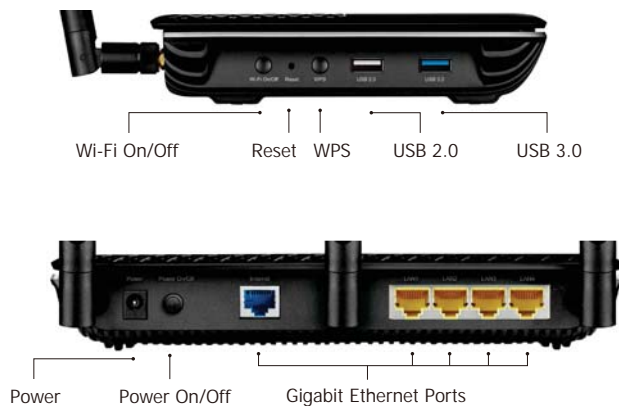

Specifications

Hardware

- Ethernet Ports: 4 10/100/1000Mbps LAN Ports, 1 10/100/1000Mbps WAN Port
- USB Ports: 1 USB 3.0 Port, 1 USB 2.0 Port
- Buttons: Wireless On/Off Button, Power On/Off Button, Reset Button, WPS Button
- Antennas: 3 Dual Band Antennas
- External Power Supply: 12VDC/3.3A (US version), 12VDC/2A (EU version)
- Dimensions (W x D x H): 215.8 X 163.8 X 38.5mm

Wireless

- Wireless Standards: IEEE 802.11ac/n/a 5GHz, IEEE 802.11b/g/n 2.4GHz
- Frequency: 2.4GHz and 5GHz
- Signal Rate: 1625Mbps at 5GHz, 600Mbps at 2.4GHz
- Transmit Power:
  - CE: <13.5dBm(2.4GHz), <16.5dBm(5GHz)
  - FCC: <25dBm(2.4GHz), <24dBm(5GHz)
- Reception Sensitivity:
  - 5GHz:
    - 11ac80M MCS11: -58dBm, 11ac80M MCS0: -88dBm
    - 11ac40M MCS11: -61dBm, 11ac40M MCS0: -91dBm
    - 11ac20M MCS11: -63dBm, 11ac20M MCS0: -95dBm
    - 54M: -76dBm, 6M: -95dBm
  - 2.4GHz:
    - 11n40M MCS9: -63dBm, 11n40M MCS0: -89dBm
    - 11n20M MCS8: -67dBm, 11n20M MCS0: -92dBm
    - 54M: -75dBm, 11M: -90dBm, 6M: -93dBm, 1M: -98dBm
- Wireless Function: Enable/Disable Wireless Radio, WDS Bridge, WMM, Wireless Statistics
- Wireless Security: Enable/Disable SSID Broadcast, 64/128-bit WEP, WPA/WPA2, WPA-PSK/WPA-PSK2 encryptions, QSS, Wireless MAC Filter