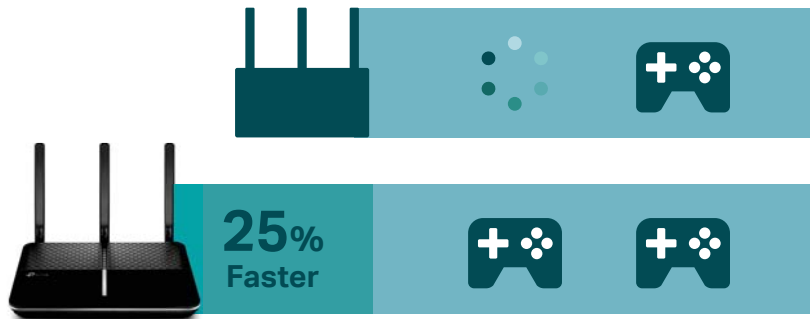

Highlights

NitroQAM™ Powered by Broadcom

NitroQAM™ (1024QAM) boosts speeds on all Wi-Fi bands by 25% to significantly improve performance.