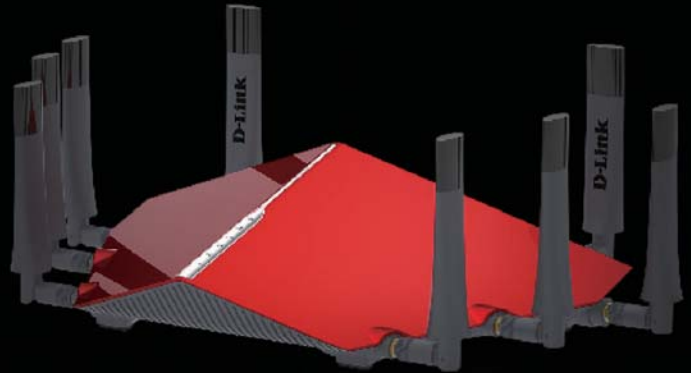

Tri-Band

SmartConnect

Intelligent QoS

AC SmartBeam

MU-MIMO<sup>6</sup>

Dual-Core Processor