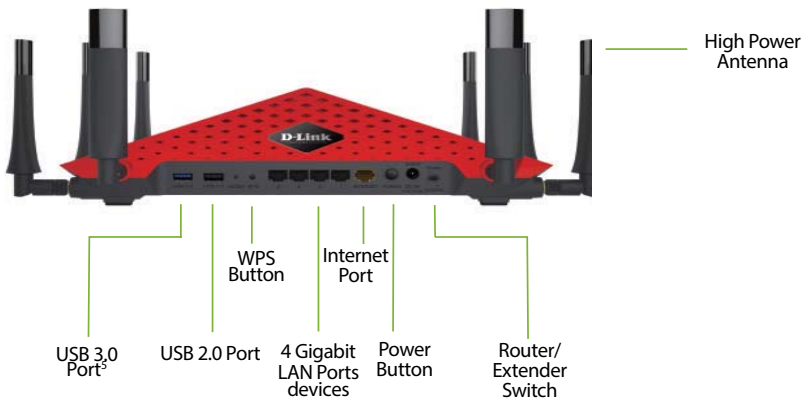

AC 5300 Ultra Wi-Fi Router

Technical Specifications

General

Device Interfaces	• 802.11 a/g/n/ac wireless LAN • Four 10/100/1000 Gigabit LAN Ports • Tri-Band (one 2.4GHz and two 5GHz bands)	• 10/100/1000 Gigabit WAN Port • Two USB Ports (one USB 3.0 and one USB 2.0)
Standards	• IEEE 802.11ac	
Minimum System Requirements	• Windows® 10, 8.1, Windows® 8, Windows® 7, or Mac OS® X (v10.7) • Ethernet Network Interface • Internet Explorer® 11, Mozilla® Firefox® v28, Google Chrome v33, or Safari v7	• For optimal performance, pair the DIR-895L with an AC adapter (DWA-192) • Cable, DSL or Fiber Optics

Functionality

Advanced Features	• SmartConnect • Guest Zone • mydlink SharePort™ web access • Multi-language web setup wizard • Green Ethernet • DLNA media server support • Advanced AC SmartBeam	• Dual active firewall • Network Address Translation (NAT) • Stateful Packet Inspection (SPI) • VPN Passthrough (PPTP/L2TP/IPsec) • Advanced QoS • Quick VPN - L2TP over IPsec • Extender Mode⁷
mydlink® Lite Mobile App Features	• Remote Management • View current upload/download bandwidth • View currently connected clients • View web browsing history per client	• Block/unblock client network access • Manage wireless network details • Accessible through a web browser, iOS or Android mobile app
Mobile App Support	• mydlink lite • mydlink SharePort	• QRS Mobile v1.5
Mobile App Requirements	• mydlink Lite app requires iOS4.3 or Android™ 1.6, or higher • mydlink SharePort app requires iOS 4.3 or Android™ 2.3.3, or higher	• QRS Mobile app requires iOS4.3 or Android™ 2.3.3, or higher
Wireless Security	• WPA & WPA2 (Wi-Fi Protected Access)	• Wi-Fi Protected Setup (WPS) PIN/PBC
Firewall	• SPI (Stateful Packet Inspection)	• NAT (Network Address Translation)

D-Link®