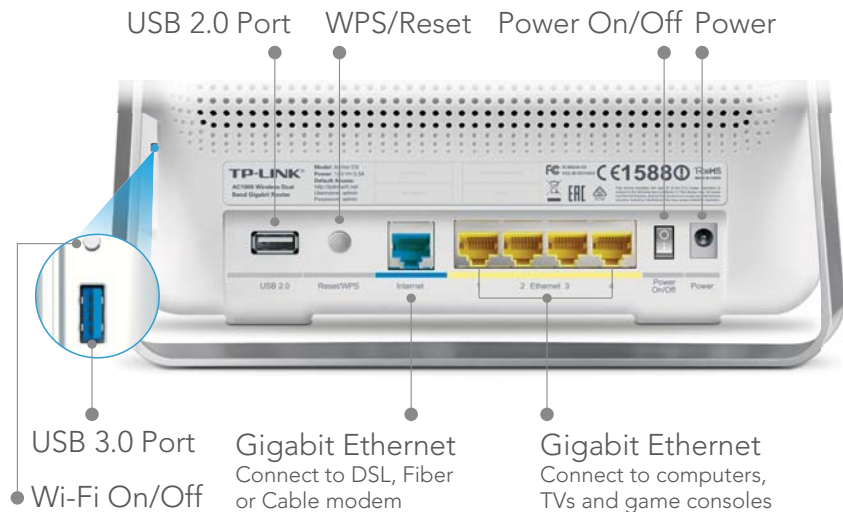

Beamforming Technology For Laser-Focused Wi-Fi

Beamforming concentrates the Wi-Fi signal towards your devices, focusing the data transmission toward the most-needed directions. Superior Wi-Fi bandwidth utilization increases Wi-Fi range, delivering highly targeted and efficient Wi-Fi connections.

Tether App Easy Network Management at Your Fingertips

TP-LINK Tether provides the easiest way to access and manage the router on your iOS and Android devices. From Setup to Parental Control, Tether provides a simple, intuitive user interface to see what the status of your router is, who's online and what their privileges are. TP-LINK Tether is going to be adaptable to more router models.

Specifications

Hardware

- **Ethernet Ports:** 4 10/100/1000Mbps LAN Ports & 1 10/100/1000Mbps WAN Port
- **USB Port:** 1 USB 3.0 Port + 1 USB 2.0 Port
- **Button:** WPS/Reset Button, Wireless On/Off Button, Power On/Off Button
- **External Power Supply:** 12V/3.3A
- **Dimensions (W x D x H):** 8.7 x 3.4 x 6.6 in. (221 x 86 x 168.5mm)
- **Antenna:** 3 Dual Band Detachable Antennas