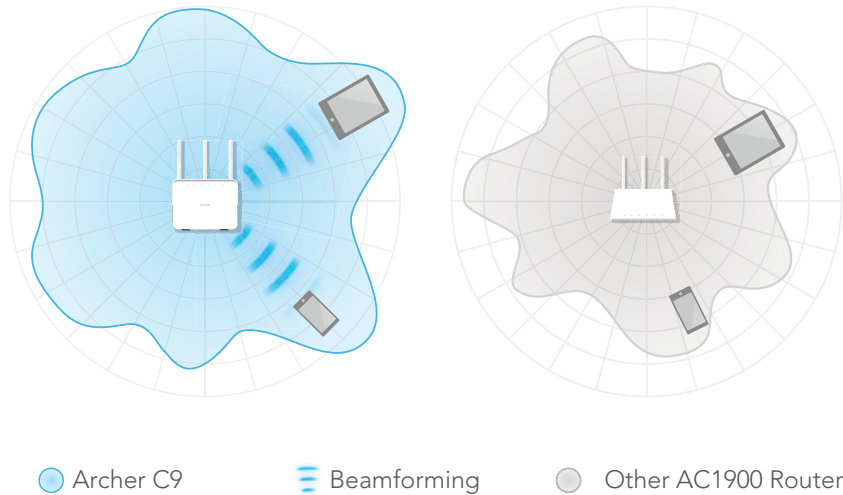

Ease of Use

- 3-Step Quick Installation – Easy Setup Assistant supporting multiple languages provides a quick & hassle free installation
- Fast Encryption – Easy one-touch WPA wireless security encryption with the WPS button
- Easy On/Off – Wi-Fi On/Off Button allows users to turn wireless radio on or off
- Power On/Off – Convenient power saving
- Hassle-free Management with Tether App – Tether App allows easy network management at your fingertips

Security

- Access Control – Guest Network Access provides secure Wi-Fi access for guests
- Parental Control – Establish restricted access policies for all connected devices
- Easy Bandwidth Management – IP-based Bandwidth Control makes it easier for you to manage the bandwidth of connected devices
- Encryptions for Secure Network – WPA-PSK/WPA2-PSK encryptions provide active defense against security threats for user networks

Beamforming Technology For Laser-Focused Wi-Fi

Beamforming concentrates the Wi-Fi signal towards your devices, focusing the data transmission toward the most-needed directions. Superior Wi-Fi bandwidth utilization increases Wi-Fi range, delivering highly targeted and efficient Wi-Fi connections.