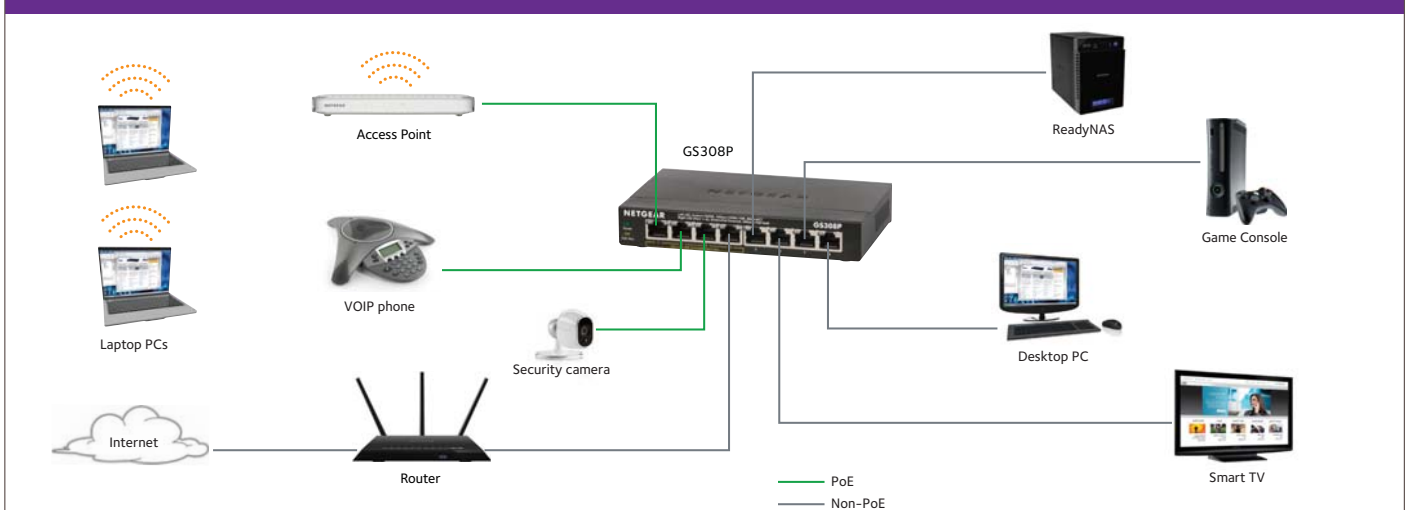

SMALL OFFICE/HOME OFFICE NETWORK DIAGRAM